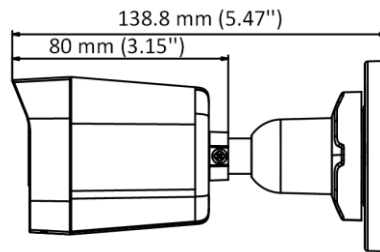

Available Model

DS-2CE16D0T-ITPF (C)

Dimension