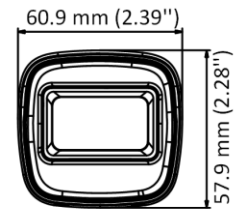

Available Model

DS-2CE16D0T-ITPF (C)

Dimension