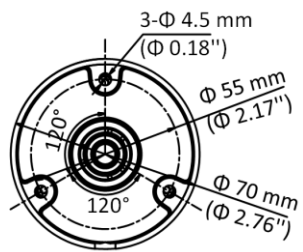

Available Model

DS-2CE16D0T-ITPF (C)

Dimension