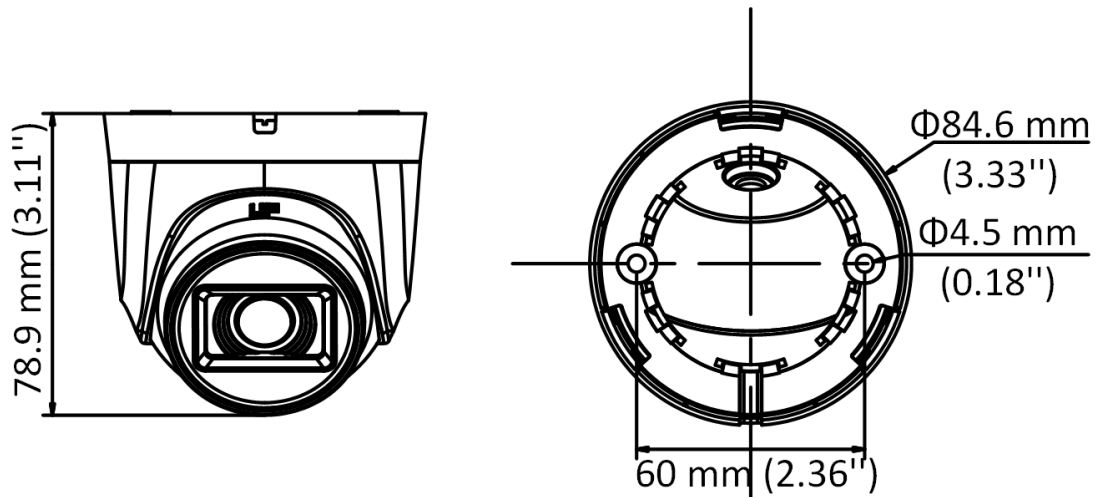

DS-2CE76D0T-ITPF (C) 2 MP Camera

- 2 MP, 1920 × 1080 resolution
- 2.8 mm, 3.6 mm, 6 mm fixed focal lens
- 4 in 1 video output (switchable TVI/AHD/CVI/CVBS)
- Smart IR, up to 20 m IR distance

Specification

Camera	
Image Sensor	2 MP CMOS
Signal System	PAL/NTSC
Resolution	1920 (H) × 1080 (V)
Frame Rate	TVI: 1080P@30fps, 1080P@25fps CVI: 1080P@30fps, 1080P@25fps AHD: 1080P@30fps, 1080P@25fps CVBS: PAL/NTSC
Min. illumination	0.01 Lux@(F1.2, AGC ON), 0 Lux with IR
Shutter Time	PAL: 1/25 s to 1/50, 000 s NTSC: 1/30 s to 1/50, 000 s
Lens	2.8 mm, 3.6 mm, 6 mm fixed lens
Field of View	2.8 mm, horizontal FOV: 101°, vertical FOV: 60°, diagonal FOV: 122° 3.6 mm, horizontal FOV: 79.6°, vertical FOV: 43.5°, diagonal FOV: 93.7° 6 mm, horizontal FOV: 51.9°, vertical FOV: 30°, diagonal FOV: 58.8°
Lens Mount	M12
Day & Night	ICR
WDR (Wide Dynamic Range)	Digital WDR
Angle Adjustment	Pan: 0 to 360°, Tilt: 0 to 75°, Rotation: 0 to 360°
Menu	
Image Mode	STD/HIGH-SAT
AGC	Yes
Day/Night Mode	Auto/Color/BW (Black and White)
White Balance	Auto/Manual
AE (Auto Exposure) Mode	DWDR/BLC/HLC/Global
Noise Reduction	2D DNR
Language	English
Function	Brightness, Sharpness, Smart IR
Interface	
Video Output	Switchable TVI/AHD/CVI/CVBS
General	
Operating Conditions	-40 °C to 60 °C (-40 °F to 140 °F), humidity 90% or less (non-condensing)
Power Supply	12 VDC ± 25%
Power Consumption	Max. 2.2 W
Material	Plastic
IR Range	Up to 20 m
Communication	HIKVISION-C
Dimensions	Φ 84.6 mm × 78.9 mm (Φ 3.33" × 3.11")
Weight	Approx. 135 g (0.30 lb.)

Available Model

DS-2CE76D0T-ITPF (C)

Dimension**Accessory**

DS-1272ZJ-110-TRS
Wall Mount

DS-1275ZJ-SUS
Vertical Pole Mount

DS-1276ZJ-SUS
Corner Mount

DS-1280ZJ-XS
Junction Box

Distributed by