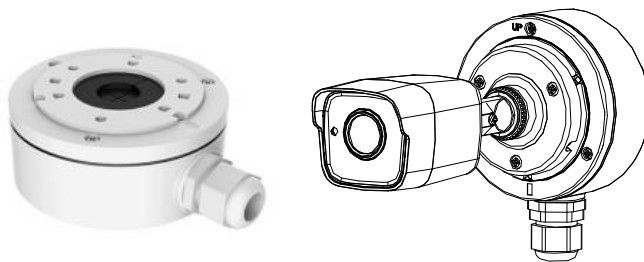

DS-2CE16H0T-ITPF 5 MP Bullet Camera

Key Features

- 5 MP high performance COMS
- 2560 × 1944 resolution
- 2.8 mm, 3.6 mm, 6 mm fixed lens
- EXIR 2.0, smart IR, up to 20 m IR distance
- OSD menu, 2D DNR, DWDR
- 4 in 1 video output (switchable TVI/AHD/CVI/CVBS)
- IP67
- Up the coax (HIKVISION-C)

Specification

Camera	
Image Sensor	5 MP CMOS image sensor
Resolution	2560 (H) × 1944 (V)
Min. Illumination	Color: 0.01 Lux @ (F1.2, AGC ON), 0 Lux with IR
Shutter Time	PAL: 1/25 s to 1/50, 000 s NTSC: 1/30 s to 1/50, 000 s
Lens	2.8 mm, 3.6 mm, 6 mm fixed lens
Horizontal Field of View	85.5° (2.8 mm), 80.1° (3.6 mm), 57.1° (6 mm)
Lens Mount	M12
Day & Night	IR cut filter
Angle Adjustment	Pan: 0° to 360°; Tilt: 0° to 180°; Rotate: 0° to 360°
Synchronization	Internal synchronization
Frame Rate	PAL: 5 MP@20fps, 4 MP@25fps, 1080p@25fps NTSC: 5 MP@20fps, 4 MP@30fps, 1080p@30fps
Menu	
AGC	Support
D/N Mode	Auto/Color/BW (Black and White)
White Balance	ATW/MWB
BLC	Support
DWDR (Digital Wide Dynamic Range)	Support
Language	English
Functions	Brightness, Sharpness, DNR , Mirror, Smart IR
Interface	
Video Output	1 HD analog output
Switch Button	TVI/AHD/CVI/CVBS
General	
Operating Conditions	-40 °C to 60 °C (-40 °F to 140 °F), humidity: 90% or less (non-condensation)
Power Supply	12 VDC ±25%
Power Consumption	Max. 4.3 W
Protection Level	IP67
Material	Plastic
IR Range	Up to 20 m
Communication	Up the coax, Protocol: HIKVISION-C (TVI output)
Dimensions	58 mm × 61 mm × 163 mm (2.28" × 2.40" × 6.42")
Weight	Approx. 350 g (0.77 lb.)

Order Model

DS-2CE16H0T-ITPF

Dimension

Accessory

DS-1280ZJ-XS Junction Box

Distributed by

HIKVISION

Headquarters