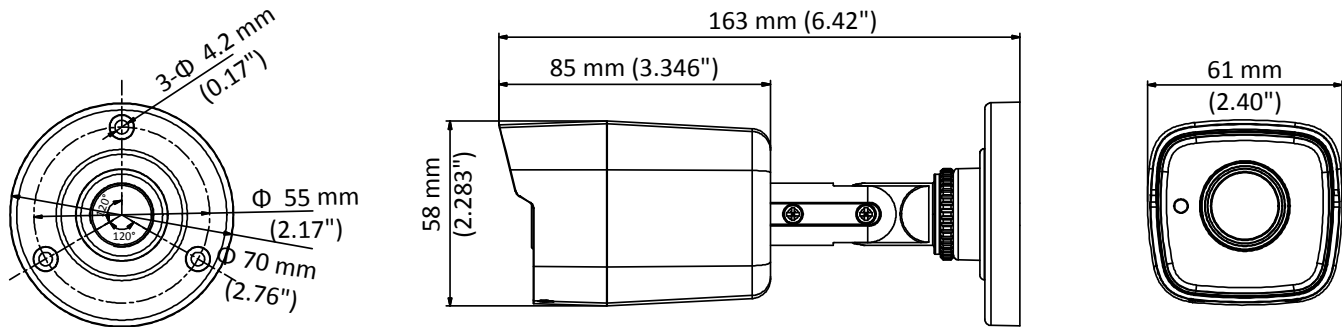

Order Model

DS-2CE16H0T-ITPF

Dimension