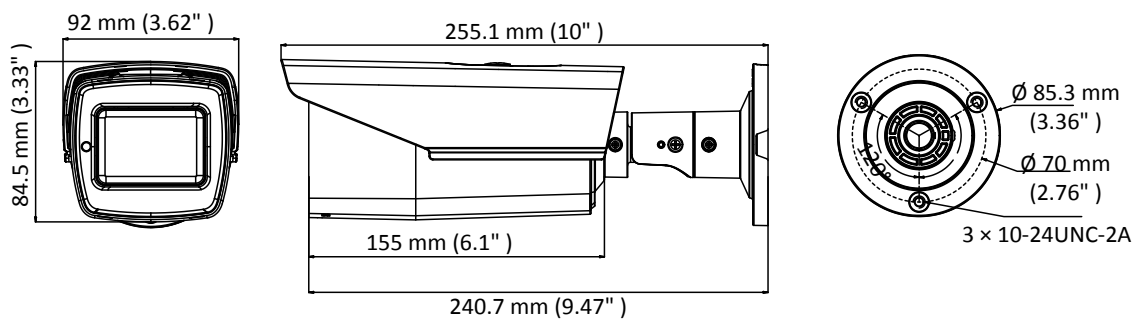

DS-2CE16H0T-(A)IT3ZF 5 MP Bullet Camera

Key Features

- 5 MP high performance COMS
- 2560 × 1944 resolution
- 2.7 mm to 13.5 mm motorized vari-focal lens
- EXIR 2.0, smart IR, up to 40 m IR distance
- OSD menu, 2D DNR, DWDR
- 4 in 1 video output (switchable TVI/AHD/CVI/CVBS)
- IP67
- Up the coax (HIKVISION-C)

Camera	
Image Sensor	5 MP CMOS image sensor
Effective Pixels	2560 (H) × 1944 (V)
Min. illumination	Color: 0.01 Lux @ (F1.2, AGC ON), 0 Lux with IR
Shutter Time	PAL: 1/25 s to 1/50, 000 s NTSC: 1/30 s to 1/50, 000 s
Lens	2.7 mm to 13.5 mm motorized vari-focal lens
Horizontal Field of View	95.7° to 29.1°
Lens Mount	Φ 14
Day & Night	IR cut filter
Angle Adjustment	Pan: 0° to 360°; Tilt: 0° to 90°; Rotate: 0° to 360°
Synchronization	Internal synchronization
Frame Rate	PAL: 5 MP@20fps, 4 MP@25fps, 1080p@25fps NTSC: 5 MP@20fps, 4 MP@30fps, 1080p@30fps
Menu	
AGC	Support
D/N Mode	Auto/Color/BW (Black and White)
White Balance	ATW/MWB
BLC	Support
DWDR (Digital Wide Dynamic Range)	Support
Functions	Brightness, Sharpness, DNR, Mirror, Smart IR
Interface	
Video Output	1 HD analog output
Switch Button	TVI/AHD/CVI/CVBS
General	
Operating Conditions	-40 °C to 60 °C (-40 °F to 140 °F), humidity: 90% or less (non-condensation)
Power Supply	12 VDC ±15%, 24 VAC ±15%
Power Consumption	DS-2CE16H0T-IT3ZF: Max. 6.3 W DS-2CE16H0T-AIT3ZF: Max. 8.9 W
Protection Level	IP67
Material	Front cover: Metal Main body: Plastic
IR Range	Up to 40 m
Communication	Up the coax, Protocol: HIKVISION-C (TVI output)
Dimensions	84.5 mm × 92 mm × 255.1 mm (3.33" × 3.62" × 10")
Weight	DS-2CE16H0T-IT3ZF: Approx. 665 g (1.47 lb.) DS-2CE16H0T-AIT3ZF: Approx. 705 g (1.55 lb.)

Order Model

DS-2CE16H0T-IT3ZF, DS-2CE16H0T-AIT3ZF

Dimension

Accessory

DS-1280ZJ-S
Junction Box

DS-1275ZJ-SUS
Vertical Pole Mount

DS-1276ZJ-SUS
Corner Mount

Distributed by